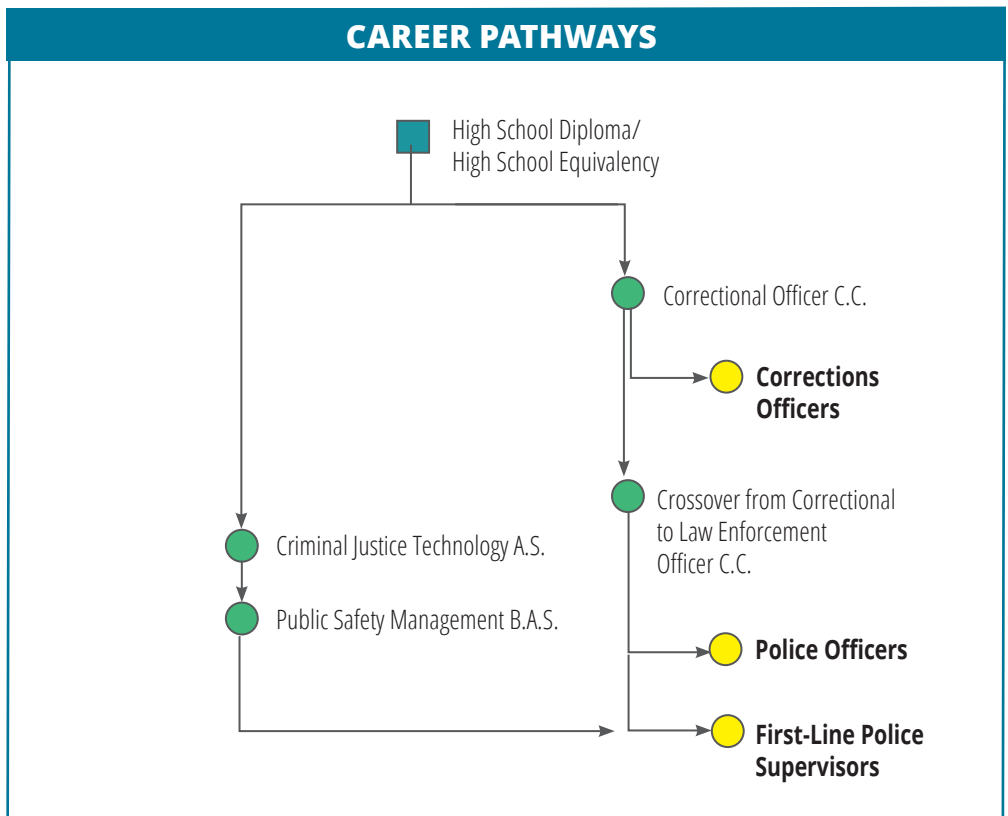

FREQUENTLY ASKED QUESTIONS

When can I start?

FSCJ enrolls students year-round.

Where are the educational courses held?

General education courses are offered at any of FSCJ's campuses and centers, as well as online. The professional core courses for this program are offered at Northeast Florida Criminal Justice Center at FSCJ's North Campus.

What is the cost of the program?

The approximate cost of tuition and fees is $1,636.* Besides tuition and fees, students have to pay for things like living expenses, transportation and supplies. Even though this program is not Federal financial aid eligible, our financial aid office can tell you if there are other types of financial assistance for which you qualify.

*Tuition reflects Florida resident rates and are subject to change.

What other programs are related to the field?

Students who have an interest in the Crossover from Correctional to Florida Law Enforcement Officer (C.C.) may also be interested in FSCJ's Criminal Justice Technology (A.S.) .

Where can I get more information about potential careers?

Research local job opportunities, wage data, career paths and market trends at fscj.emsicareercoach.com.

JOB PROFILE	Police Officers	Duval and Nassau Counties
<table border="0" style="width: 100%;"> <tr> <td style="width: 80%;">Local employment .....</td> <td style="text-align: right;">2,139</td> </tr> <tr> <td>Number of job openings .....</td> <td style="text-align: right;">139/year</td> </tr> <tr> <td>Job growth .....</td> <td style="text-align: right;">1%</td> </tr> </table>		
Expected salaries by area and occupation may be found at bls.gov		Potential employers: • Atlantic Beach Police Department • Duval County School Police Department • Florida Highway Patrol • Jacksonville Sheriff's Office