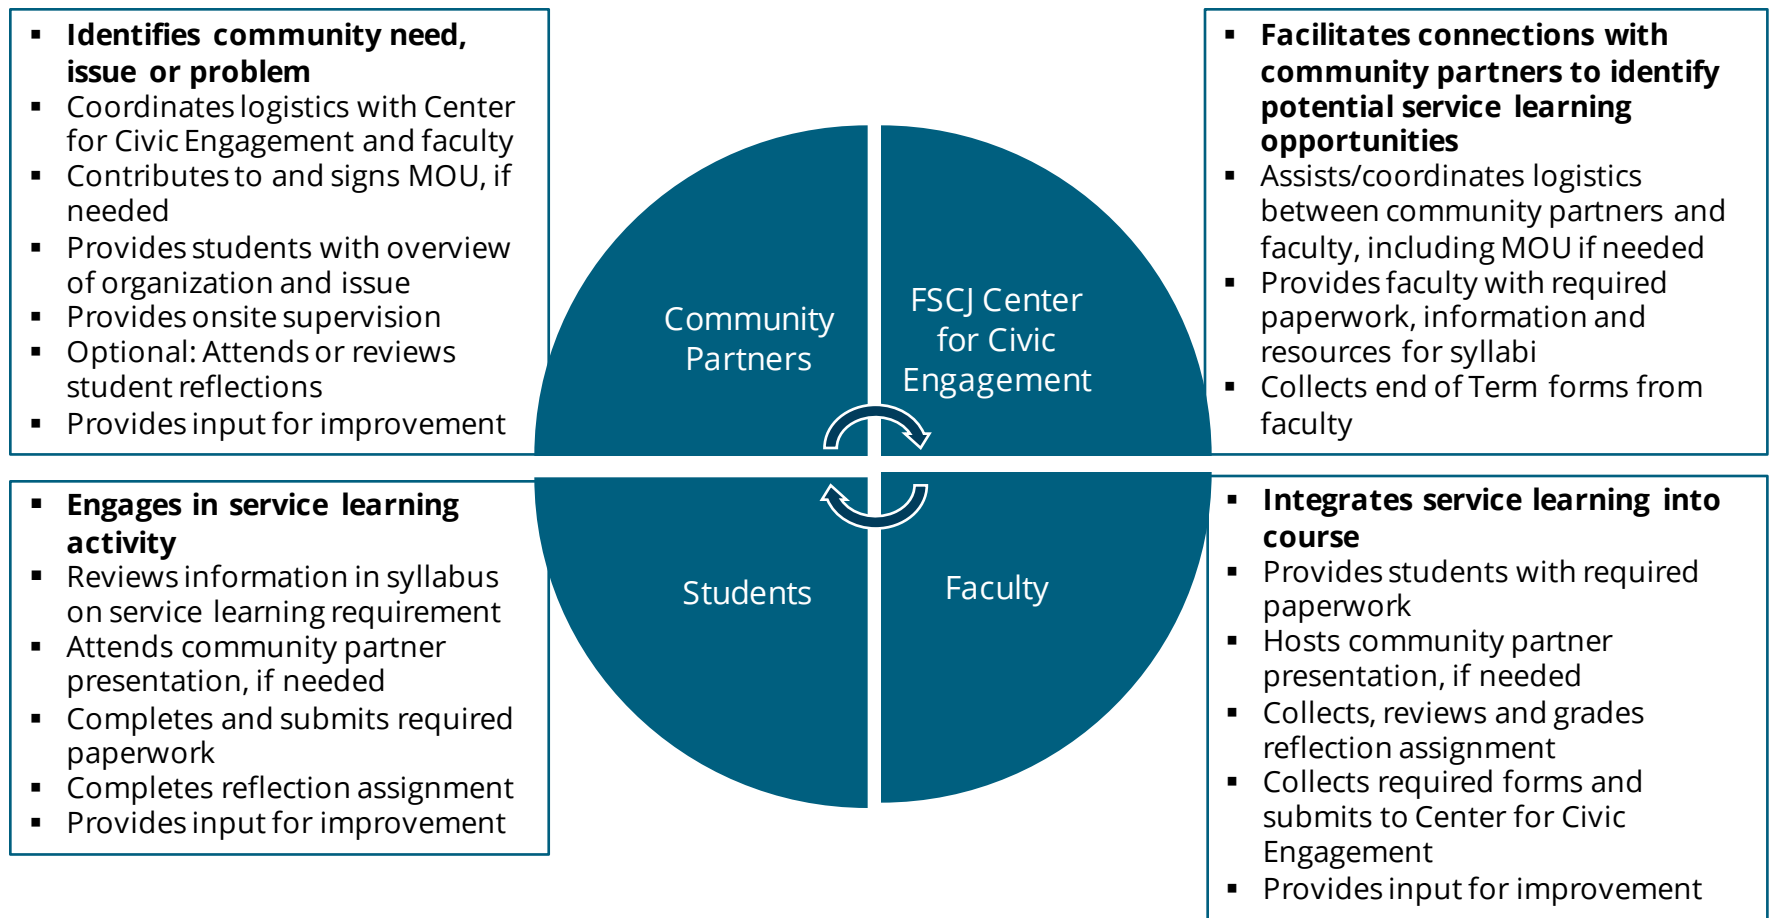

College and Community Partnership for Service Learning – Partner Roles

For more information, email servicelearning@fscj.edu, call Dr. Kathleen Ciez-Volz at (904) 361-6257 or call Jametoria Burton at (904) 632-3089.