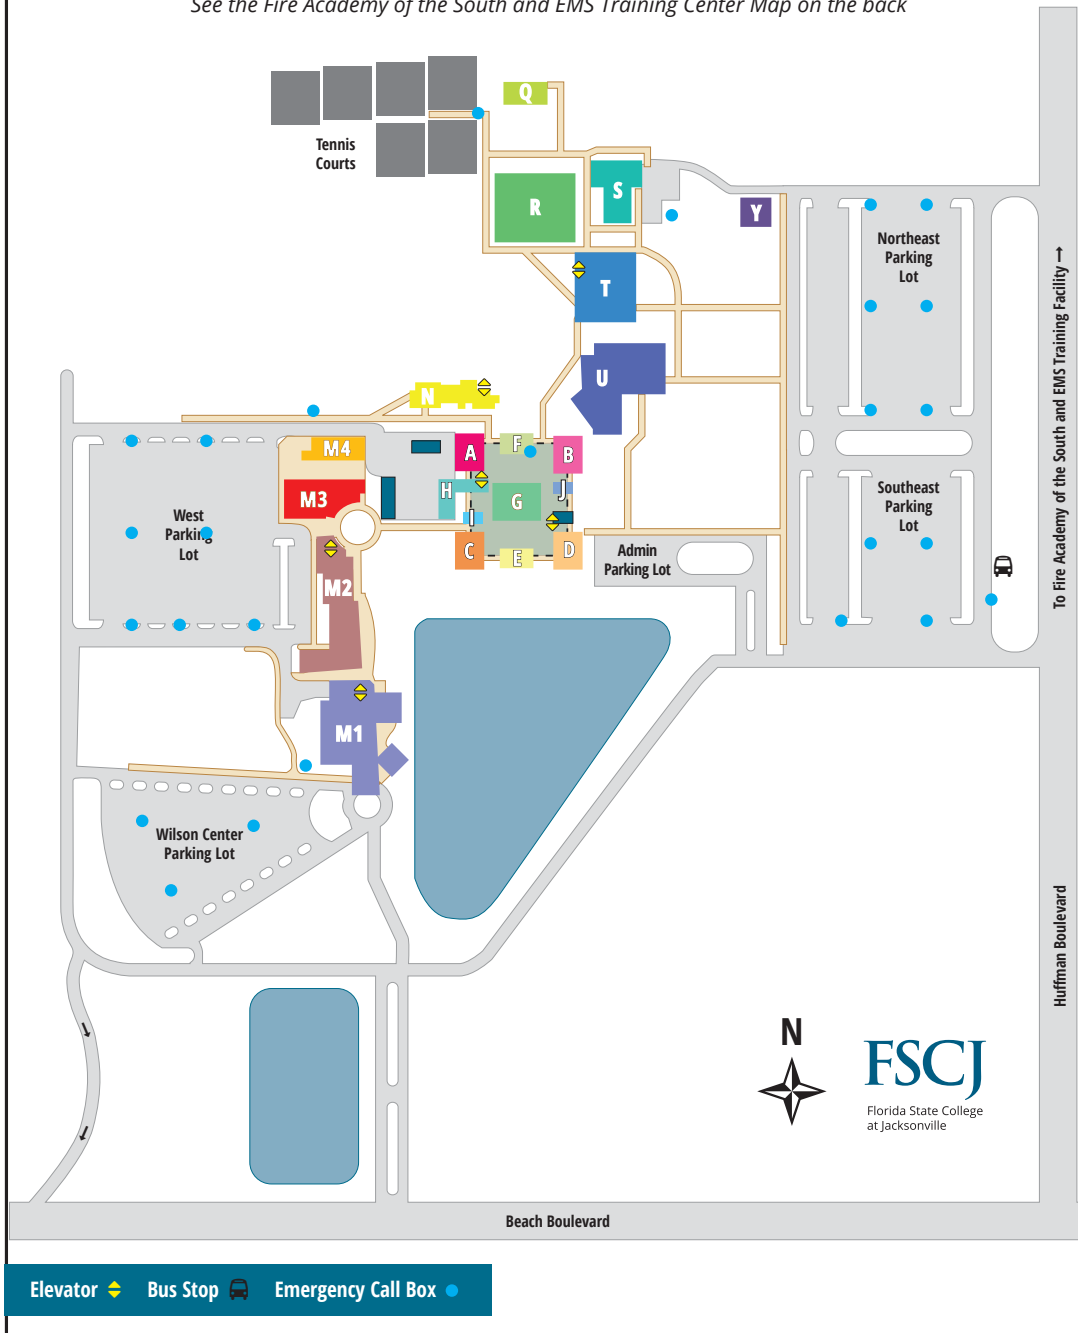

SOUTH CAMPUS

11901 Beach Boulevard, Jacksonville, FL 32246 | (904) 646-2111

See the Fire Academy of the South and EMS Training Center Map on the back

BUILDING A

Duplicating Center, Receiving Department, Sciences Labs

ASL, Computer Labs and Faculty Offices, Digital Media

BUILDING F

Faculty Offices, H.O.P.E. Food Pantry, Information Technology Department, Security Office

BUILDING G

Classrooms, Computer Labs, Faculty Resource Center, Library and Tutoring Services, Mothers' Lounge, Quiet Reflection Room

BUILDING H

Maintenance

BUILDING I

Elevator, Stairwell, Restrooms

BUILDING J

Elevator, Stairwell, Restrooms

BUILDING M1

Art Gallery, Conference Rooms, Nathan H. Wilson Center for the Arts

BUILDING R

Athletics Offices, Classrooms, Dance Studio, Gymnasium

BUILDING S

Central Utility Building

BUILDING T

Classrooms, Communications Department, Faculty Offices

BUILDING U

Advising Center, Assessment and Certification, BlueWave Café, CareerSource, Military and Veterans Service Center, SGA Office, Student Engagement, Student Financial Services, Student Lounge