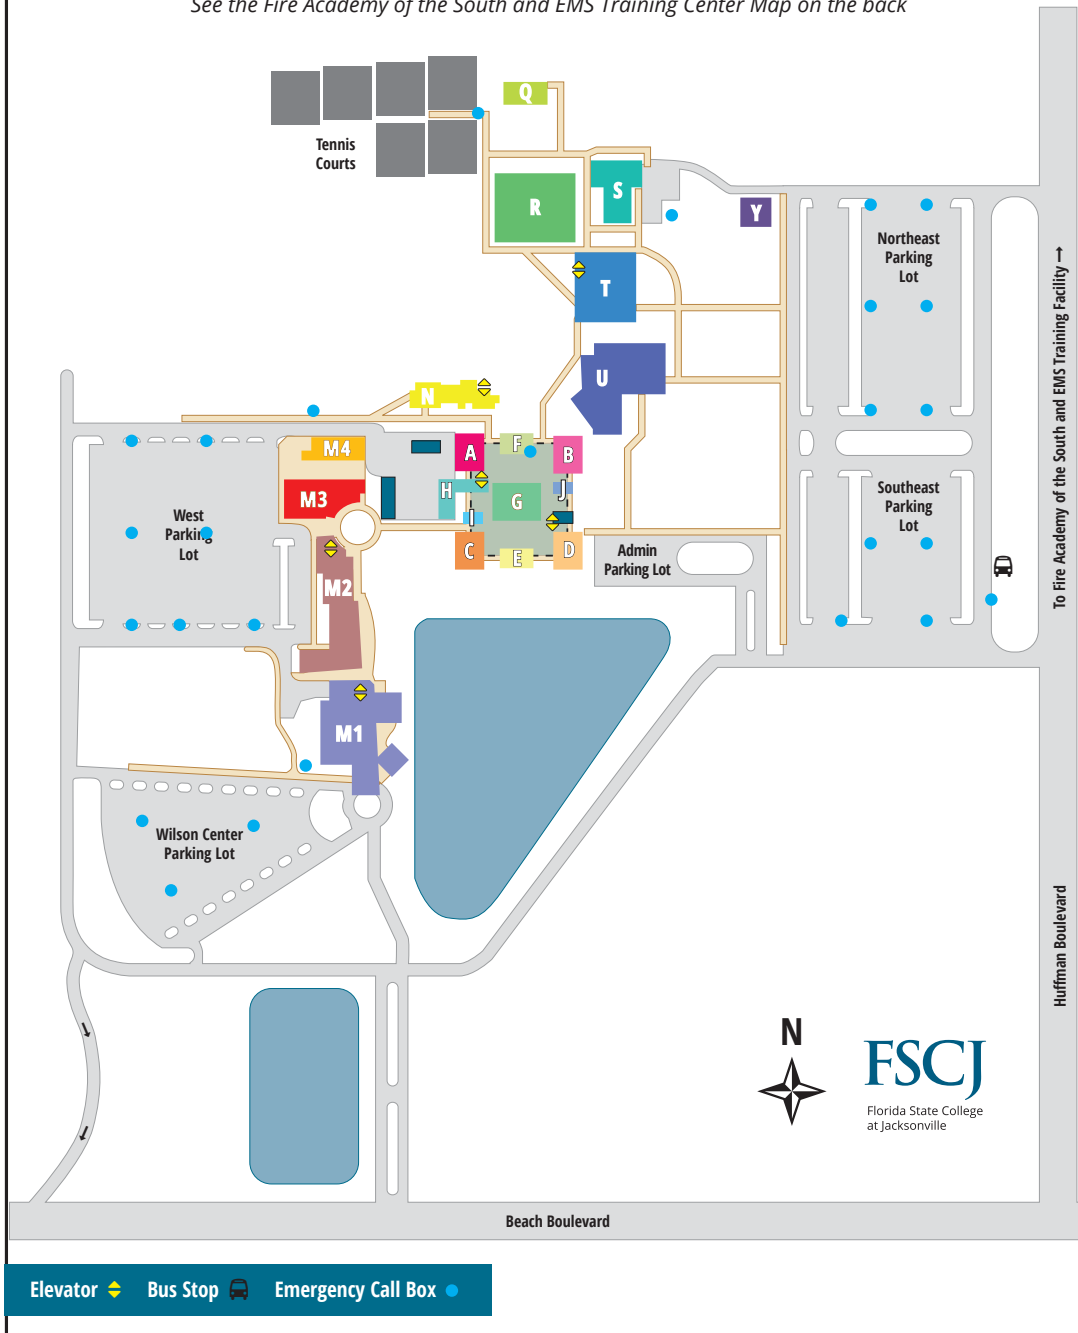

# SOUTH CAMPUS

11901 Beach Boulevard, Jacksonville, FL 32246 | (904) 646-2111

See the Fire Academy of the South and EMS Training Center Map on the back

## BUILDING A

Duplicating Center, Receiving Department, Sciences Labs