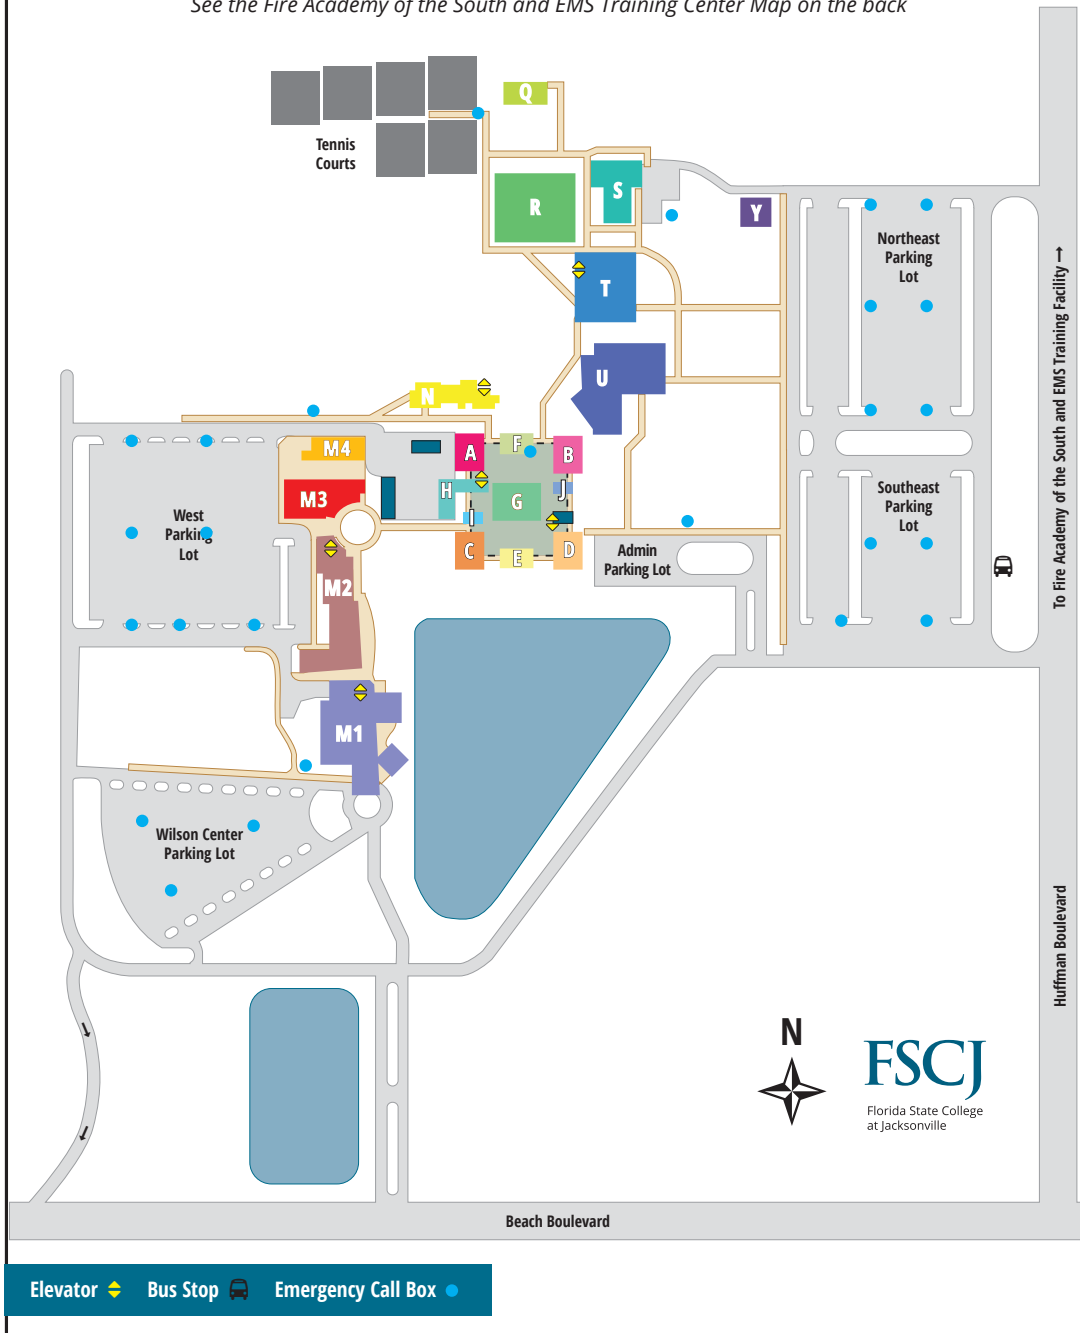

SOUTH CAMPUS

11901 Beach Boulevard, Jacksonville, FL 32246 | (904) 646-2111

See the Fire Academy of the South and EMS Training Center Map on the back

BUILDING A

Sciences Labs

BUILDING B

Adult Education, Bookstore, Classrooms, Labs

BUILDING C

Chemistry and Physics Labs, Math Department, Faculty Offices

BUILDING D

Biology Labs, Botany Labs, Campus Operations, Faculty Offices

BUILDING E

Computer Labs and Faculty Offices

BUILDING F

Faculty Offices, H.O.P.E. Food Pantry, Information Technology Department, Security Office

BUILDING G

Classrooms, Computer Labs, Faculty Resource Center, Library and Learning Commons, Nursing Room, Quiet Room

BUILDING H

Maintenance

BUILDING I

Elevator, Stairwell, Restrooms

BUILDING J

Elevator, Stairwell, Restrooms

BUILDING Q

Fitness Center

BUILDING R

Athletics Offices, Classrooms, Dance Studio, Gymnasium

BUILDING S

Central Utility Building

BUILDING T

Classrooms, Communications Department, Faculty Offices