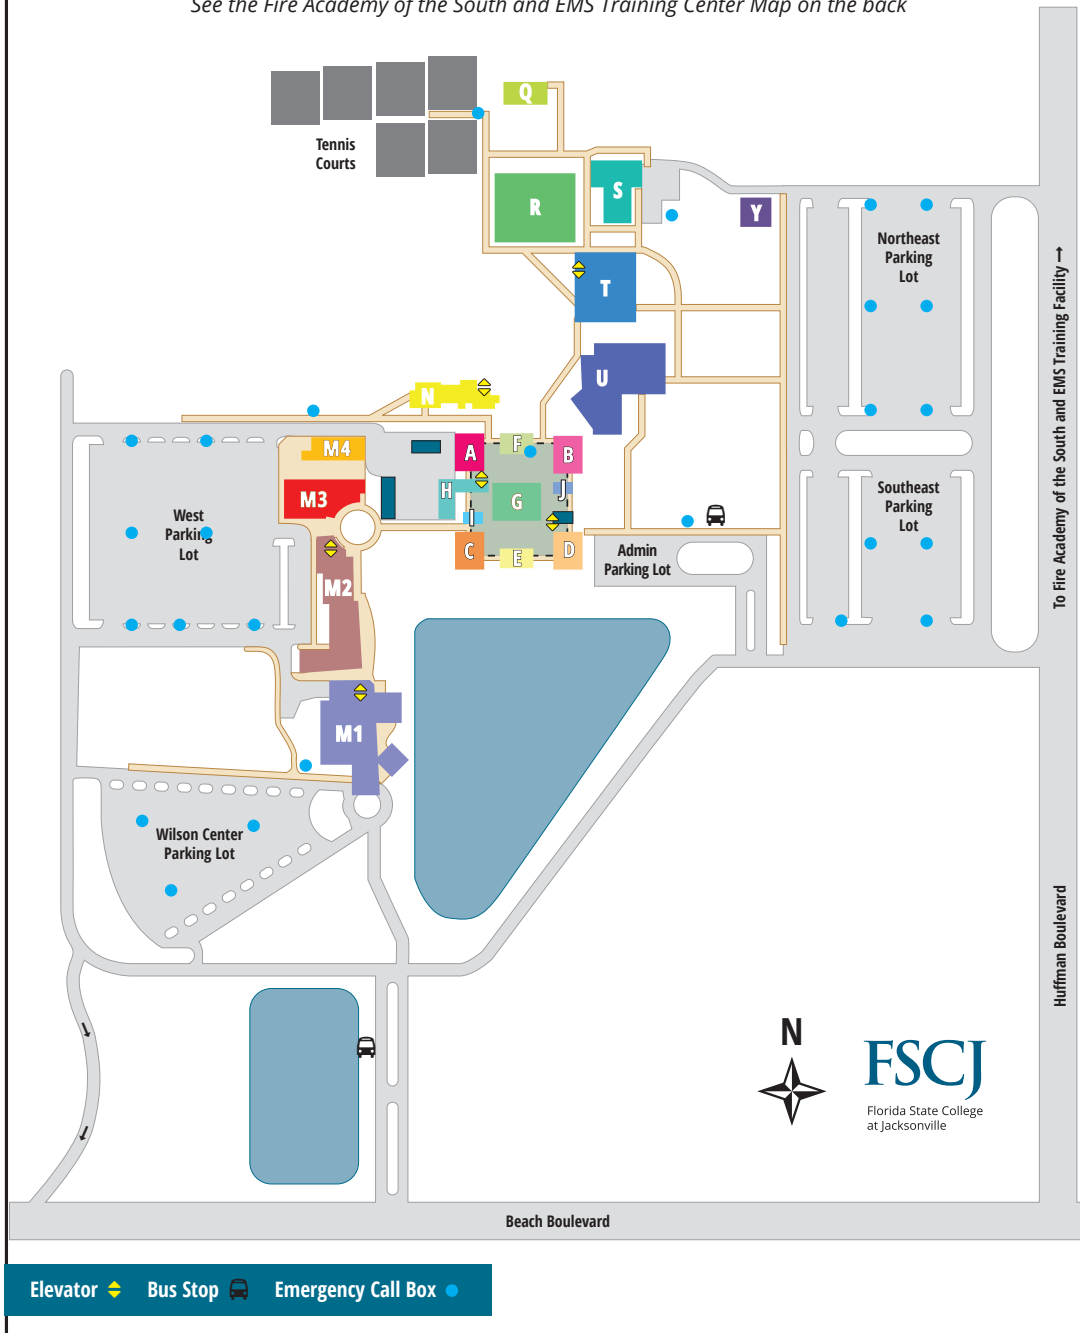

SOUTH CAMPUS

11901 Beach Boulevard, Jacksonville, FL 32246 | (904) 646-2111

See the Fire Academy of the South and EMS Training Center Map on the back

BUILDING A

Sciences Labs

BUILDING B

Adult Education, Bookstore, Classrooms, Labs

BUILDING G

Classrooms, Computer Labs, Library and Learning Commons

BUILDING H

Maintenance

BUILDING I

Elevator, Stairwell, Restrooms

BUILDING J

Elevator, Stairwell, Restrooms

Fitness Center

BUILDING R

Athletics Offices, Classrooms, Dance Studio, Gymnasium

BUILDING S

Central Utility Building

BUILDING T

Classrooms, Communications Department, Faculty Offices

BUILDING U

Advising Center, Assessment and Certification, BlueWave Café, CareerSource, Military and Veterans Service Center, Student Engagement, Student Lounge

BUILDING Y

Child Development Center

Elevator Bus Stop Emergency Call Box