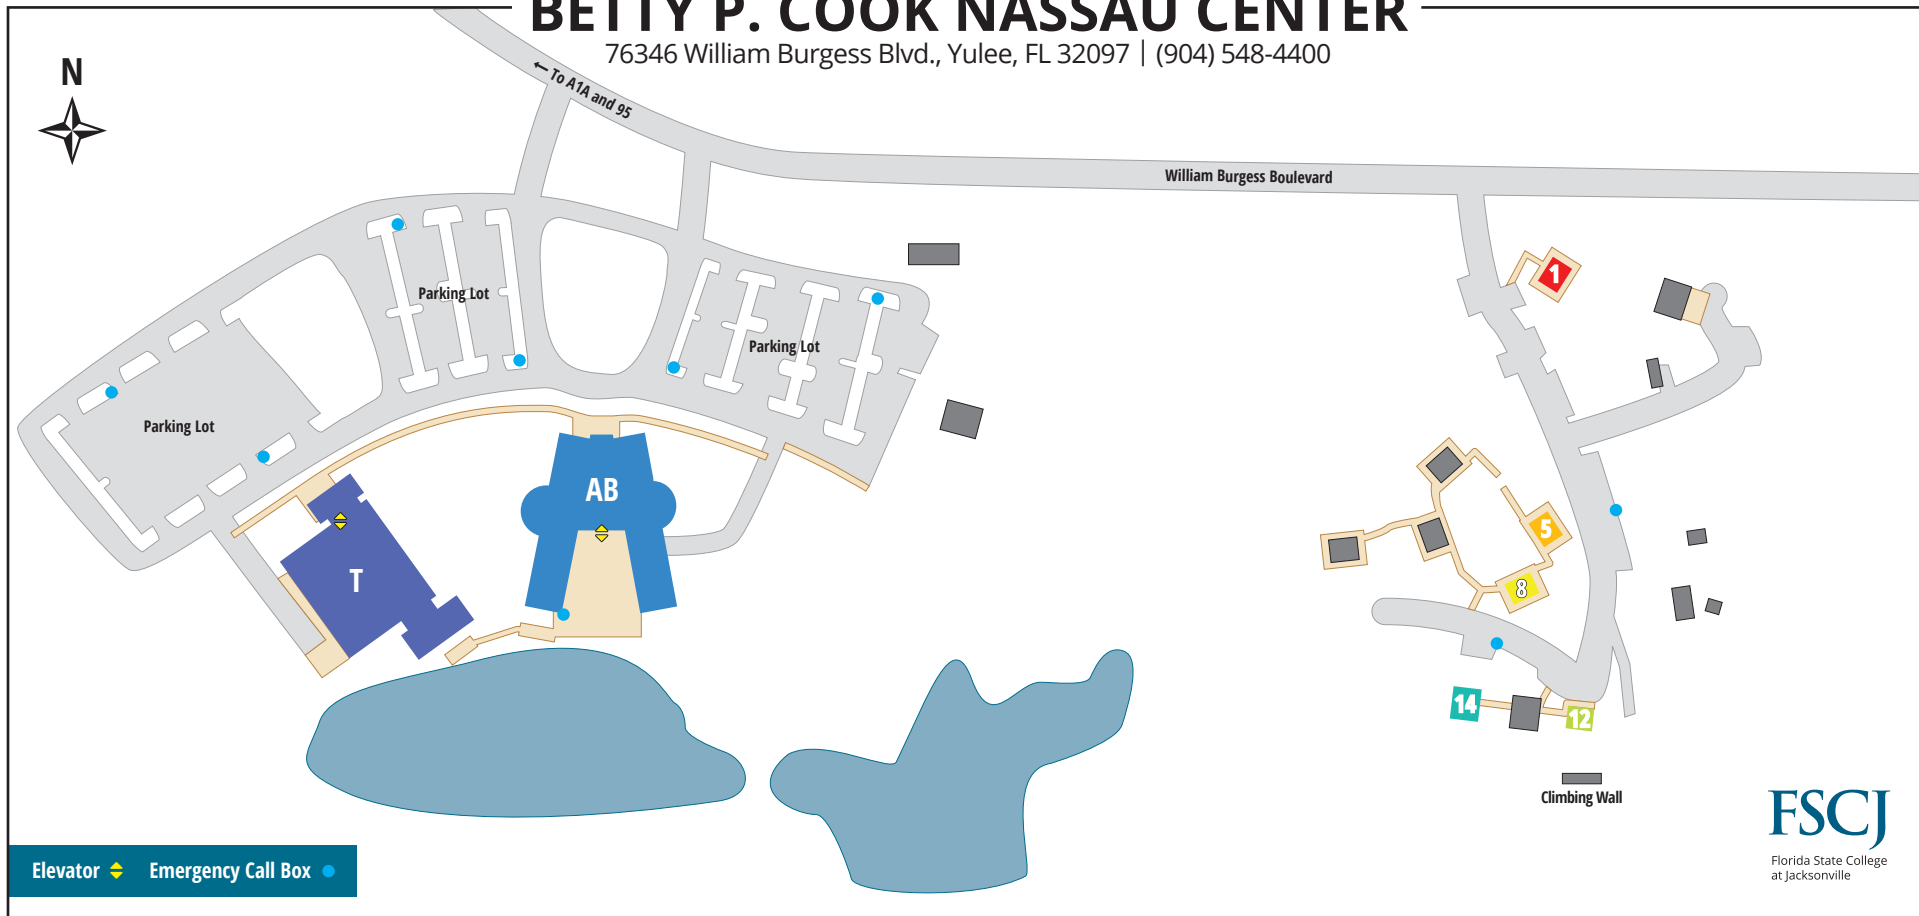

BETTY P. COOK NASSAU CENTER

76346 William Burgess Blvd., Yulee, FL 32097 | (904) 548-4400

Elevator Emergency Call Box

FSCJ
Florida State College
at Jacksonville

BUILDING AB

Advising Center, Assessment & Certification Center, Campus Operations, Career Development Center, Classrooms, Computer Classroom, Conference Room, David Yulee Room (multi-purpose room), Dual Enrollment Office, Faculty Offices, Labs, Library and Learning Commons and Gallery, Maintenance and Receiving, Math Lab, Nassau County Economic Development Board, Nassau County Public Library, Nursing Lab, Security Office, Student Financial Services, Student Lounge/Vending, Take Stock in Children Nassau, Writing & Reading Tutoring

BUILDING T

CADD Classroom/Lab, Cardiovascular Technology Classroom/Lab, Conference Room, Culinary Classroom/ Lab, EMS Classroom/Lab, HVAC and Electrical Classroom/Lab, Maintenance & Receiving, Nassau Room (Multi-purpose room), Nassau School District Career, Technical & Adult Education Offices, Security Office, Student Lounge/Vending

OUTDOOR EDUCATION CENTER

BUILDING 1

Headquarters

BUILDING 5

Classroom, Kitchen

BUILDING 8

Classroom

BUILDING 12

Canoe Barn

BUILDING 14

Pavilion