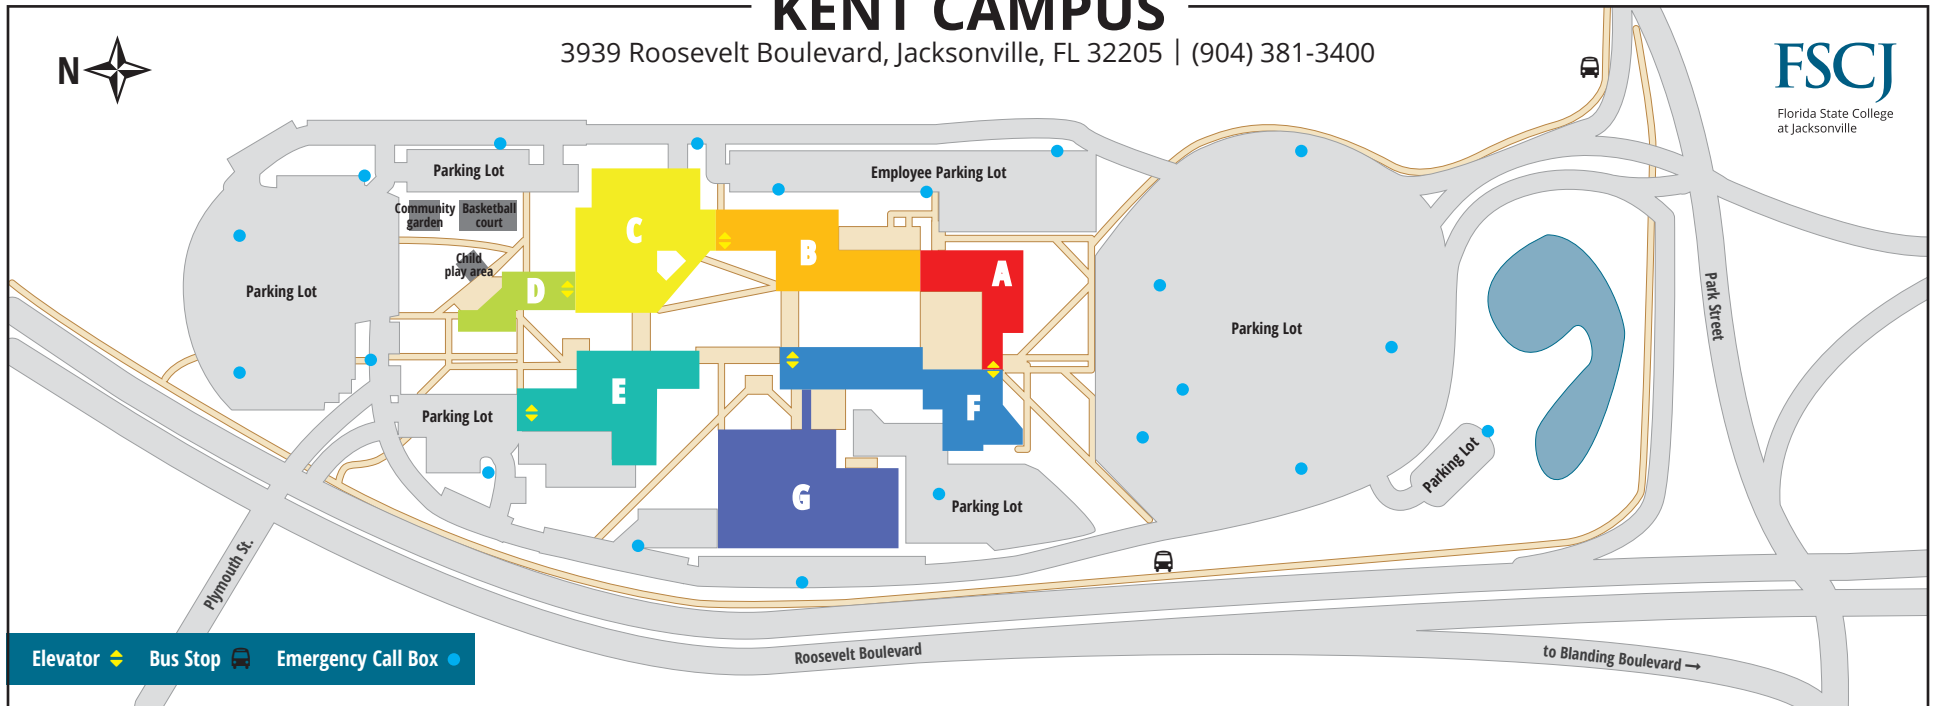

KENT CAMPUS

3939 Roosevelt Boulevard, Jacksonville, FL 32205 | (904) 381-3400

FSCJ
Florida State College
at Jacksonville

BUILDING A

Assessment & Certification Center, Campus Operations, Classrooms, Faculty Offices, Florida Small Business Development Center (FSBDC) Visiting Dean's Office

BUILDING G

Bookstore, Cafeteria, Fitness Center, Kent Café, Meeting Rooms, Phi Theta Kappa, Student Life and Leadership, Student Lounge, Student Volunteer Center, Study Room