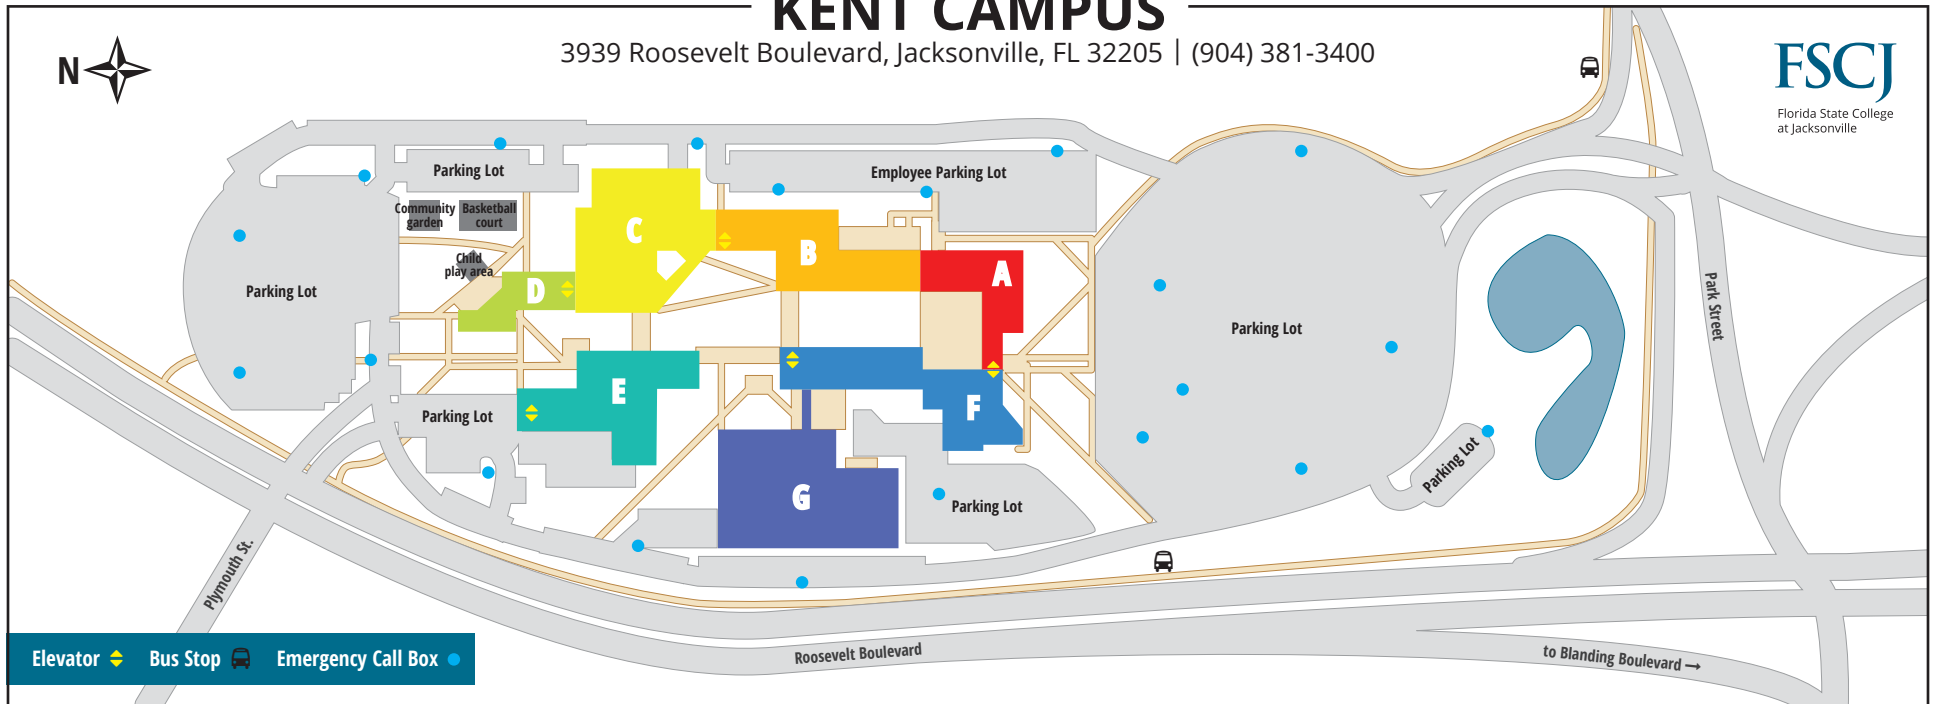

KENT CAMPUS

3939 Roosevelt Boulevard, Jacksonville, FL 32205 | (904) 381-3400

FSCJ
Florida State College
at Jacksonville

BUILDING A

Assessment & Certification Center, Campus Operations, Classrooms, Faculty Offices, Florida Small Business Development Center (FSBDC) Visiting Dean's Office

BUILDING G

Bookstore, Cafeteria, Fitness Center, Kent Café, Meeting Rooms, Phi Theta Kappa, Student Life and Leadership, Student Lounge, Student Volunteer Center, Study Room