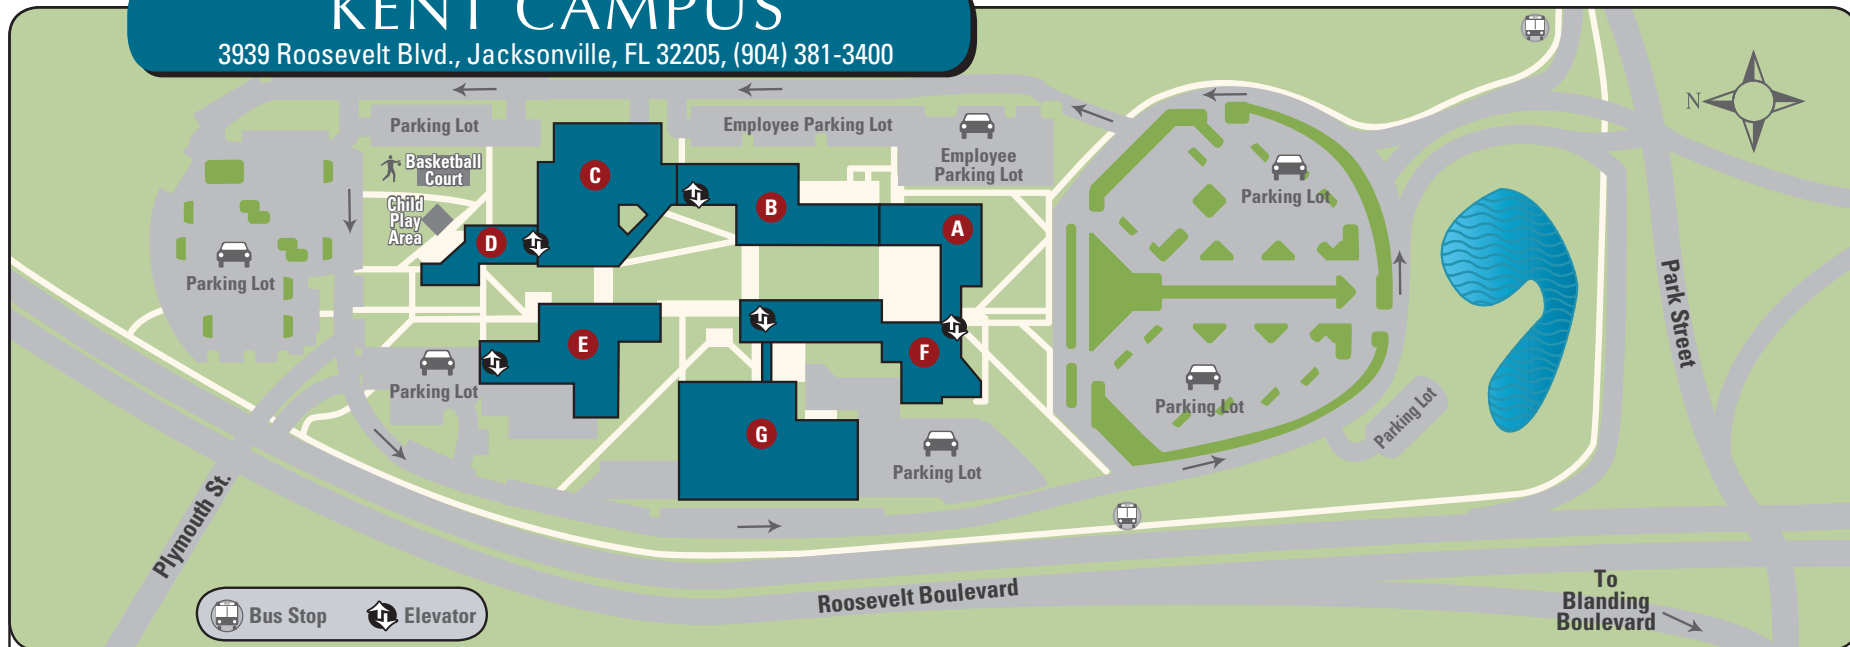

KENT CAMPUS

3939 Roosevelt Blvd., Jacksonville, FL 32205, (904) 381-3400

A Building A, First Floor

Administrative Services.....A-100H
 Assessment and Certification Center.....A-102
 Campus President's Office.....A-100F
 Executive Dean's Office.....A-100J