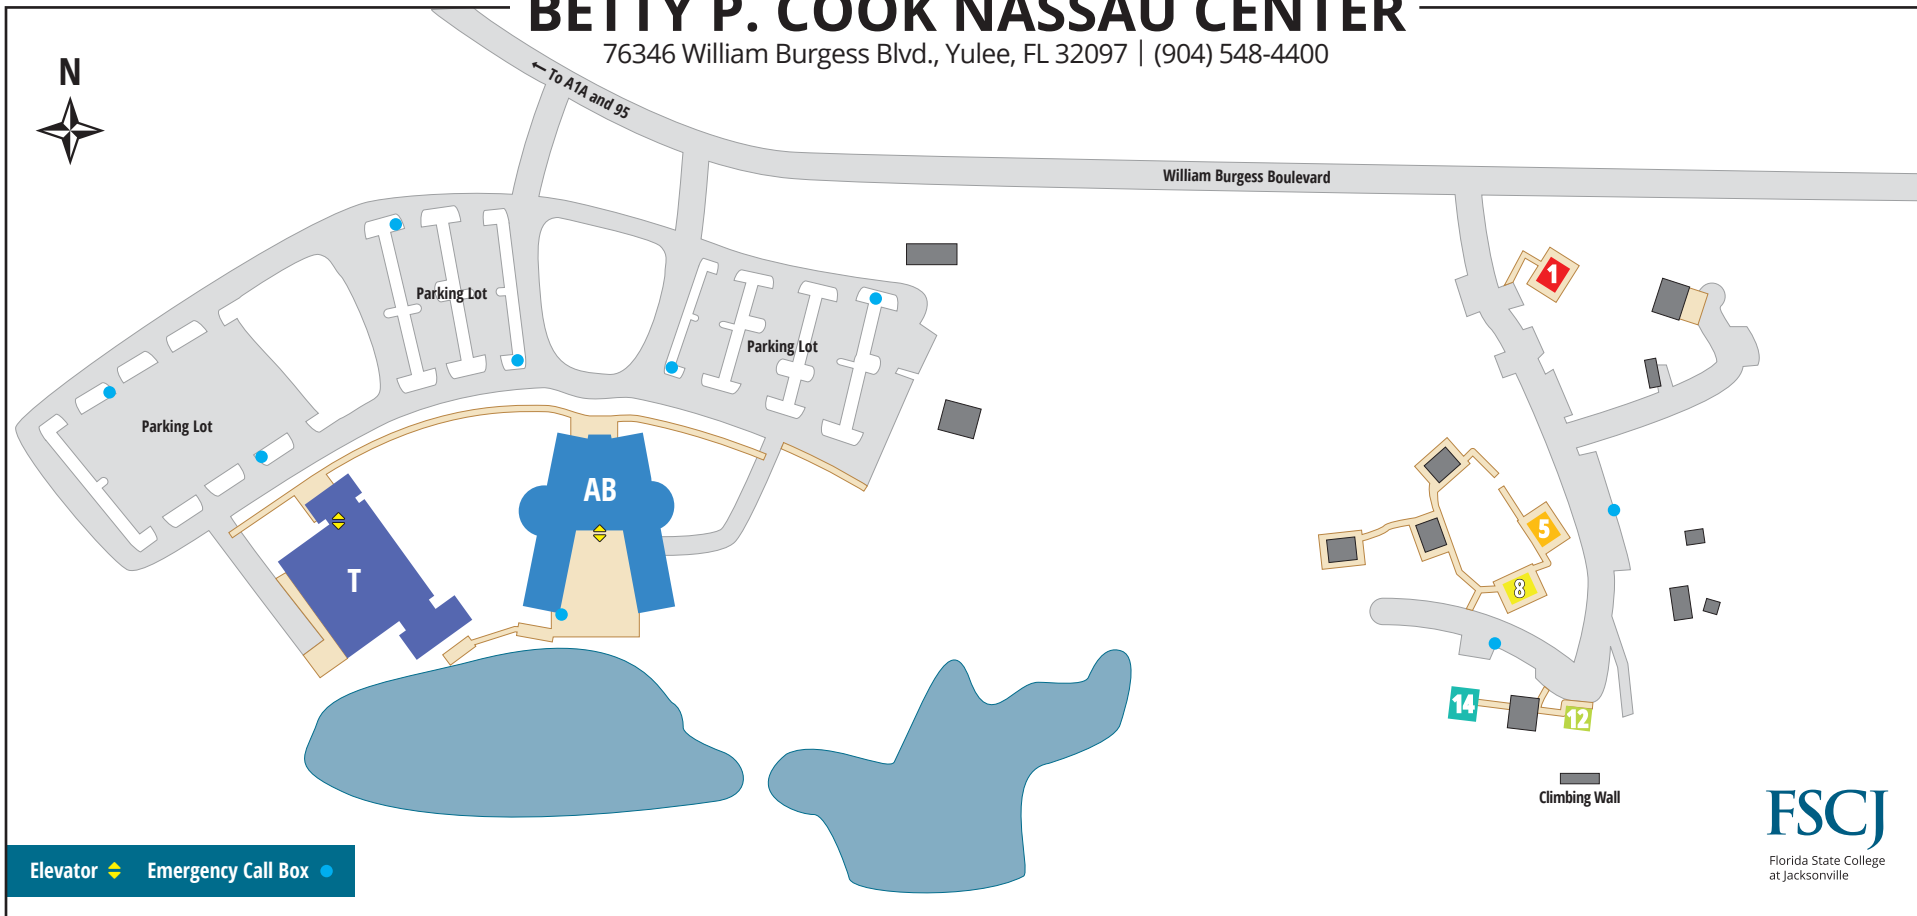

BETTY P. COOK NASSAU CENTER

76346 William Burgess Blvd., Yulee, FL 32097 | (904) 548-4400

Elevator  Emergency Call Box 

FSCJ
Florida State College
at Jacksonville

BUILDING AB

Advising Center, Assessment & Certification Center, Campus Operations, Career Development Center, Classrooms, Computer Classroom, Conference Room, David Yulee Room (multi-purpose room), Dual Enrollment Office, Faculty Offices, Labs, Library and Tutoring Services, Maintenance and Receiving, Math Lab, Nassau County Economic Development Board, Nassau County Public Library, Nursing Lab, Security Office, Student Financial Services, Student Lounge/Vending, Take Stock in Children Nassau, Writing & Reading Tutoring

BUILDING T

CADD Classroom/Lab, Cardiovascular Technology Classroom/Lab, Conference Room, Culinary Classroom/ Lab, EMS Classroom/Lab, HVAC and Electrical Classroom/Lab, Maintenance & Receiving, Nassau Room (Multi-purpose room), Nassau School District Career, Technical & Adult Education Offices, Security Office, Student Lounge/Vending

OUTDOOR EDUCATION CENTER

BUILDING 1

Headquarters

BUILDING 5

Classroom, Kitchen

BUILDING 8

Classroom

BUILDING 12

Canoe Barn

BUILDING 14

Pavilion